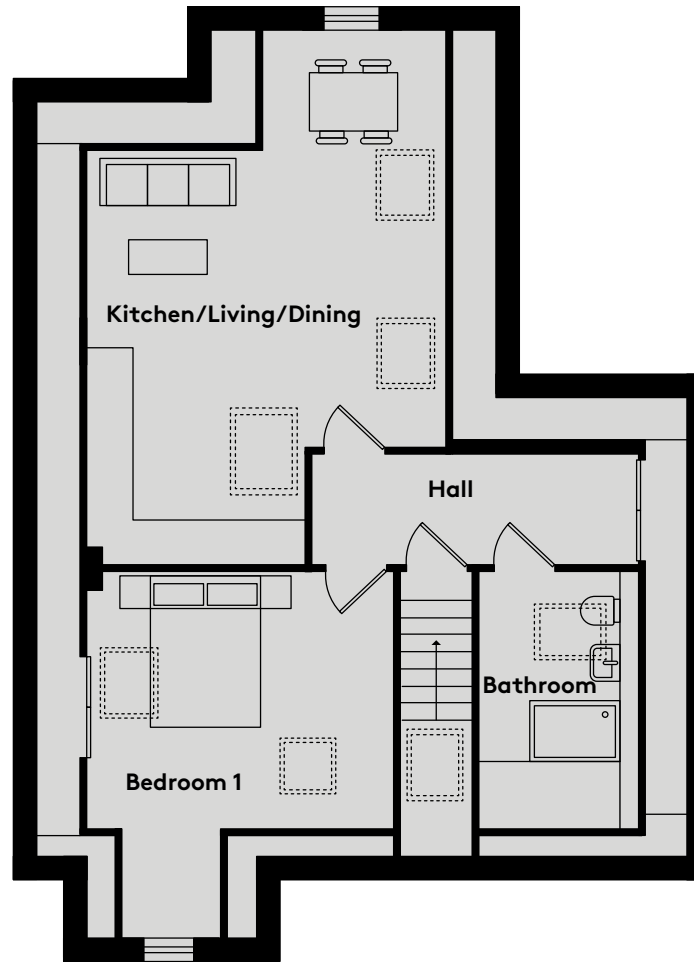

Apartment 04

1 Bedroom

Second Floor

Apartment 04 - Second Floor

Kitchen/Living/Dining	7.28m x 4.95m	23'11" x 16'3"
Bedroom 1	4.94m x 4.18m	16'3" x 13'9"
Bathroom	3.46m x 2.29m	11'4" x 7'6"

Total Area **60.7 sqm** **655 sqft**